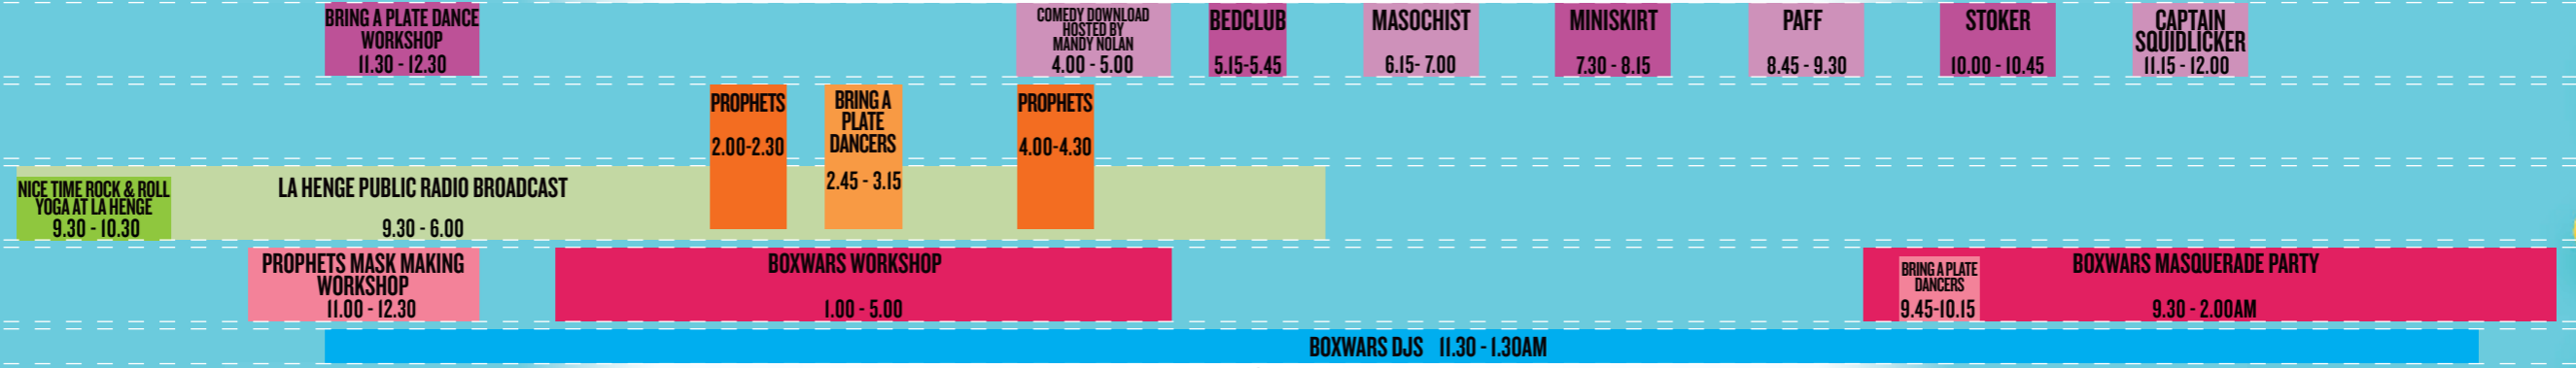

WEDNESDAY 02 JANUARY

HOWL & MOAN RECORDS

ROAMING

LA HENGE

BOXWARS WORKSHOPS

BOXWARS DJs AT THE CARDBOARD CLUBHOUSE