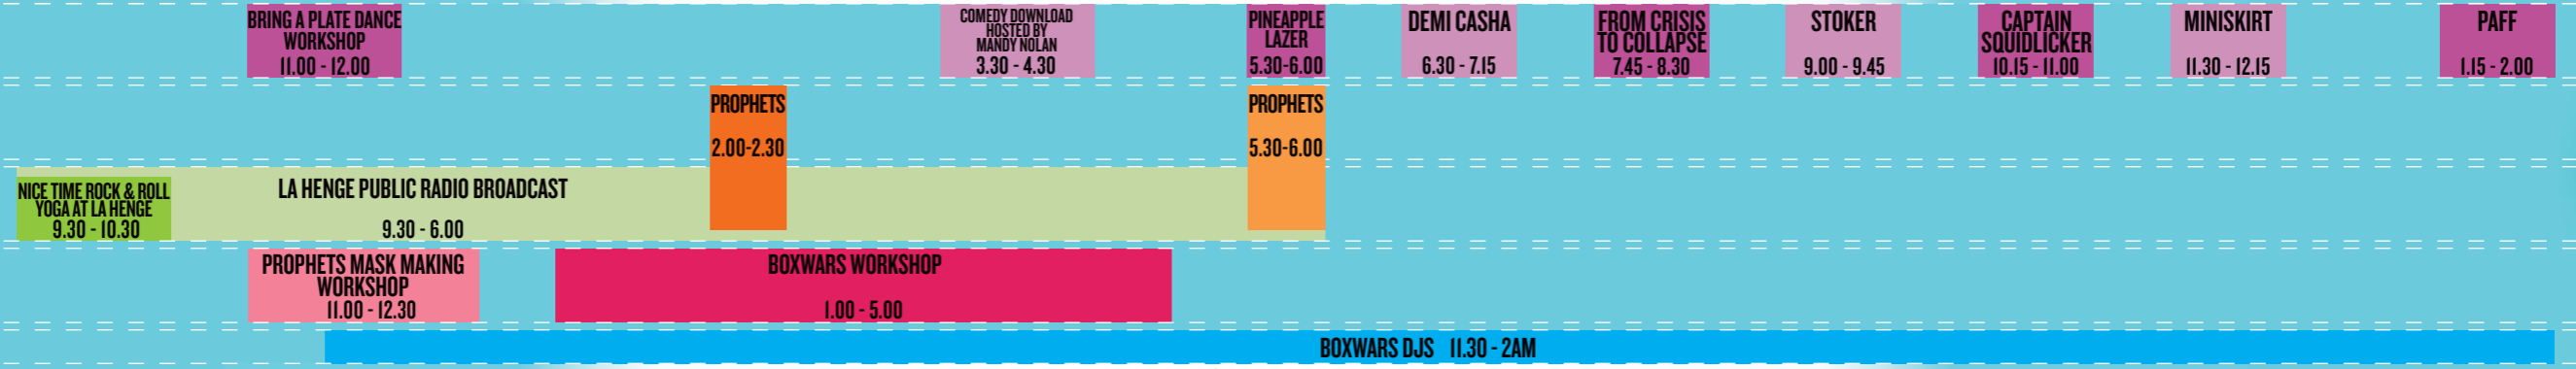

TUESDAY 01 JANUARY

HOWL & MOAN RECORDS

ROAMING

LA HENGE

BOXWARS WORKSHOPS

BOXWARS DJs AT THE CARDBOARD CLUBHOUSE